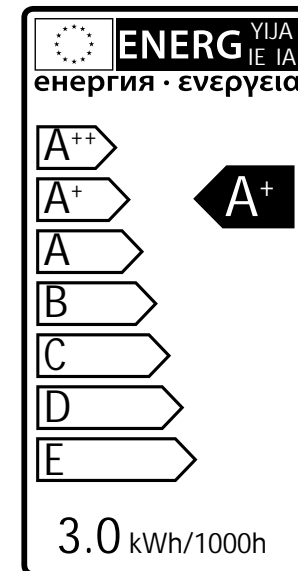

# Titan

3580401

3 Watt      On/Off 5.000      Failure < 5% after 1000h  
 190 Lumen      Non dimmable      Failure < 10% after 6000h  
 3000 Kelvin      Instant full light      Flux > 80% after 6000h  
 10.000 Hours      Power factor > 0,5      CRI > 65