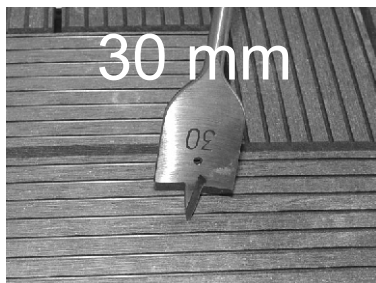

max. 30x

www.garden-lights.com