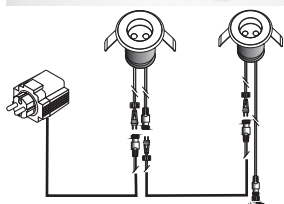

max. 30x

www.garden-lights.com